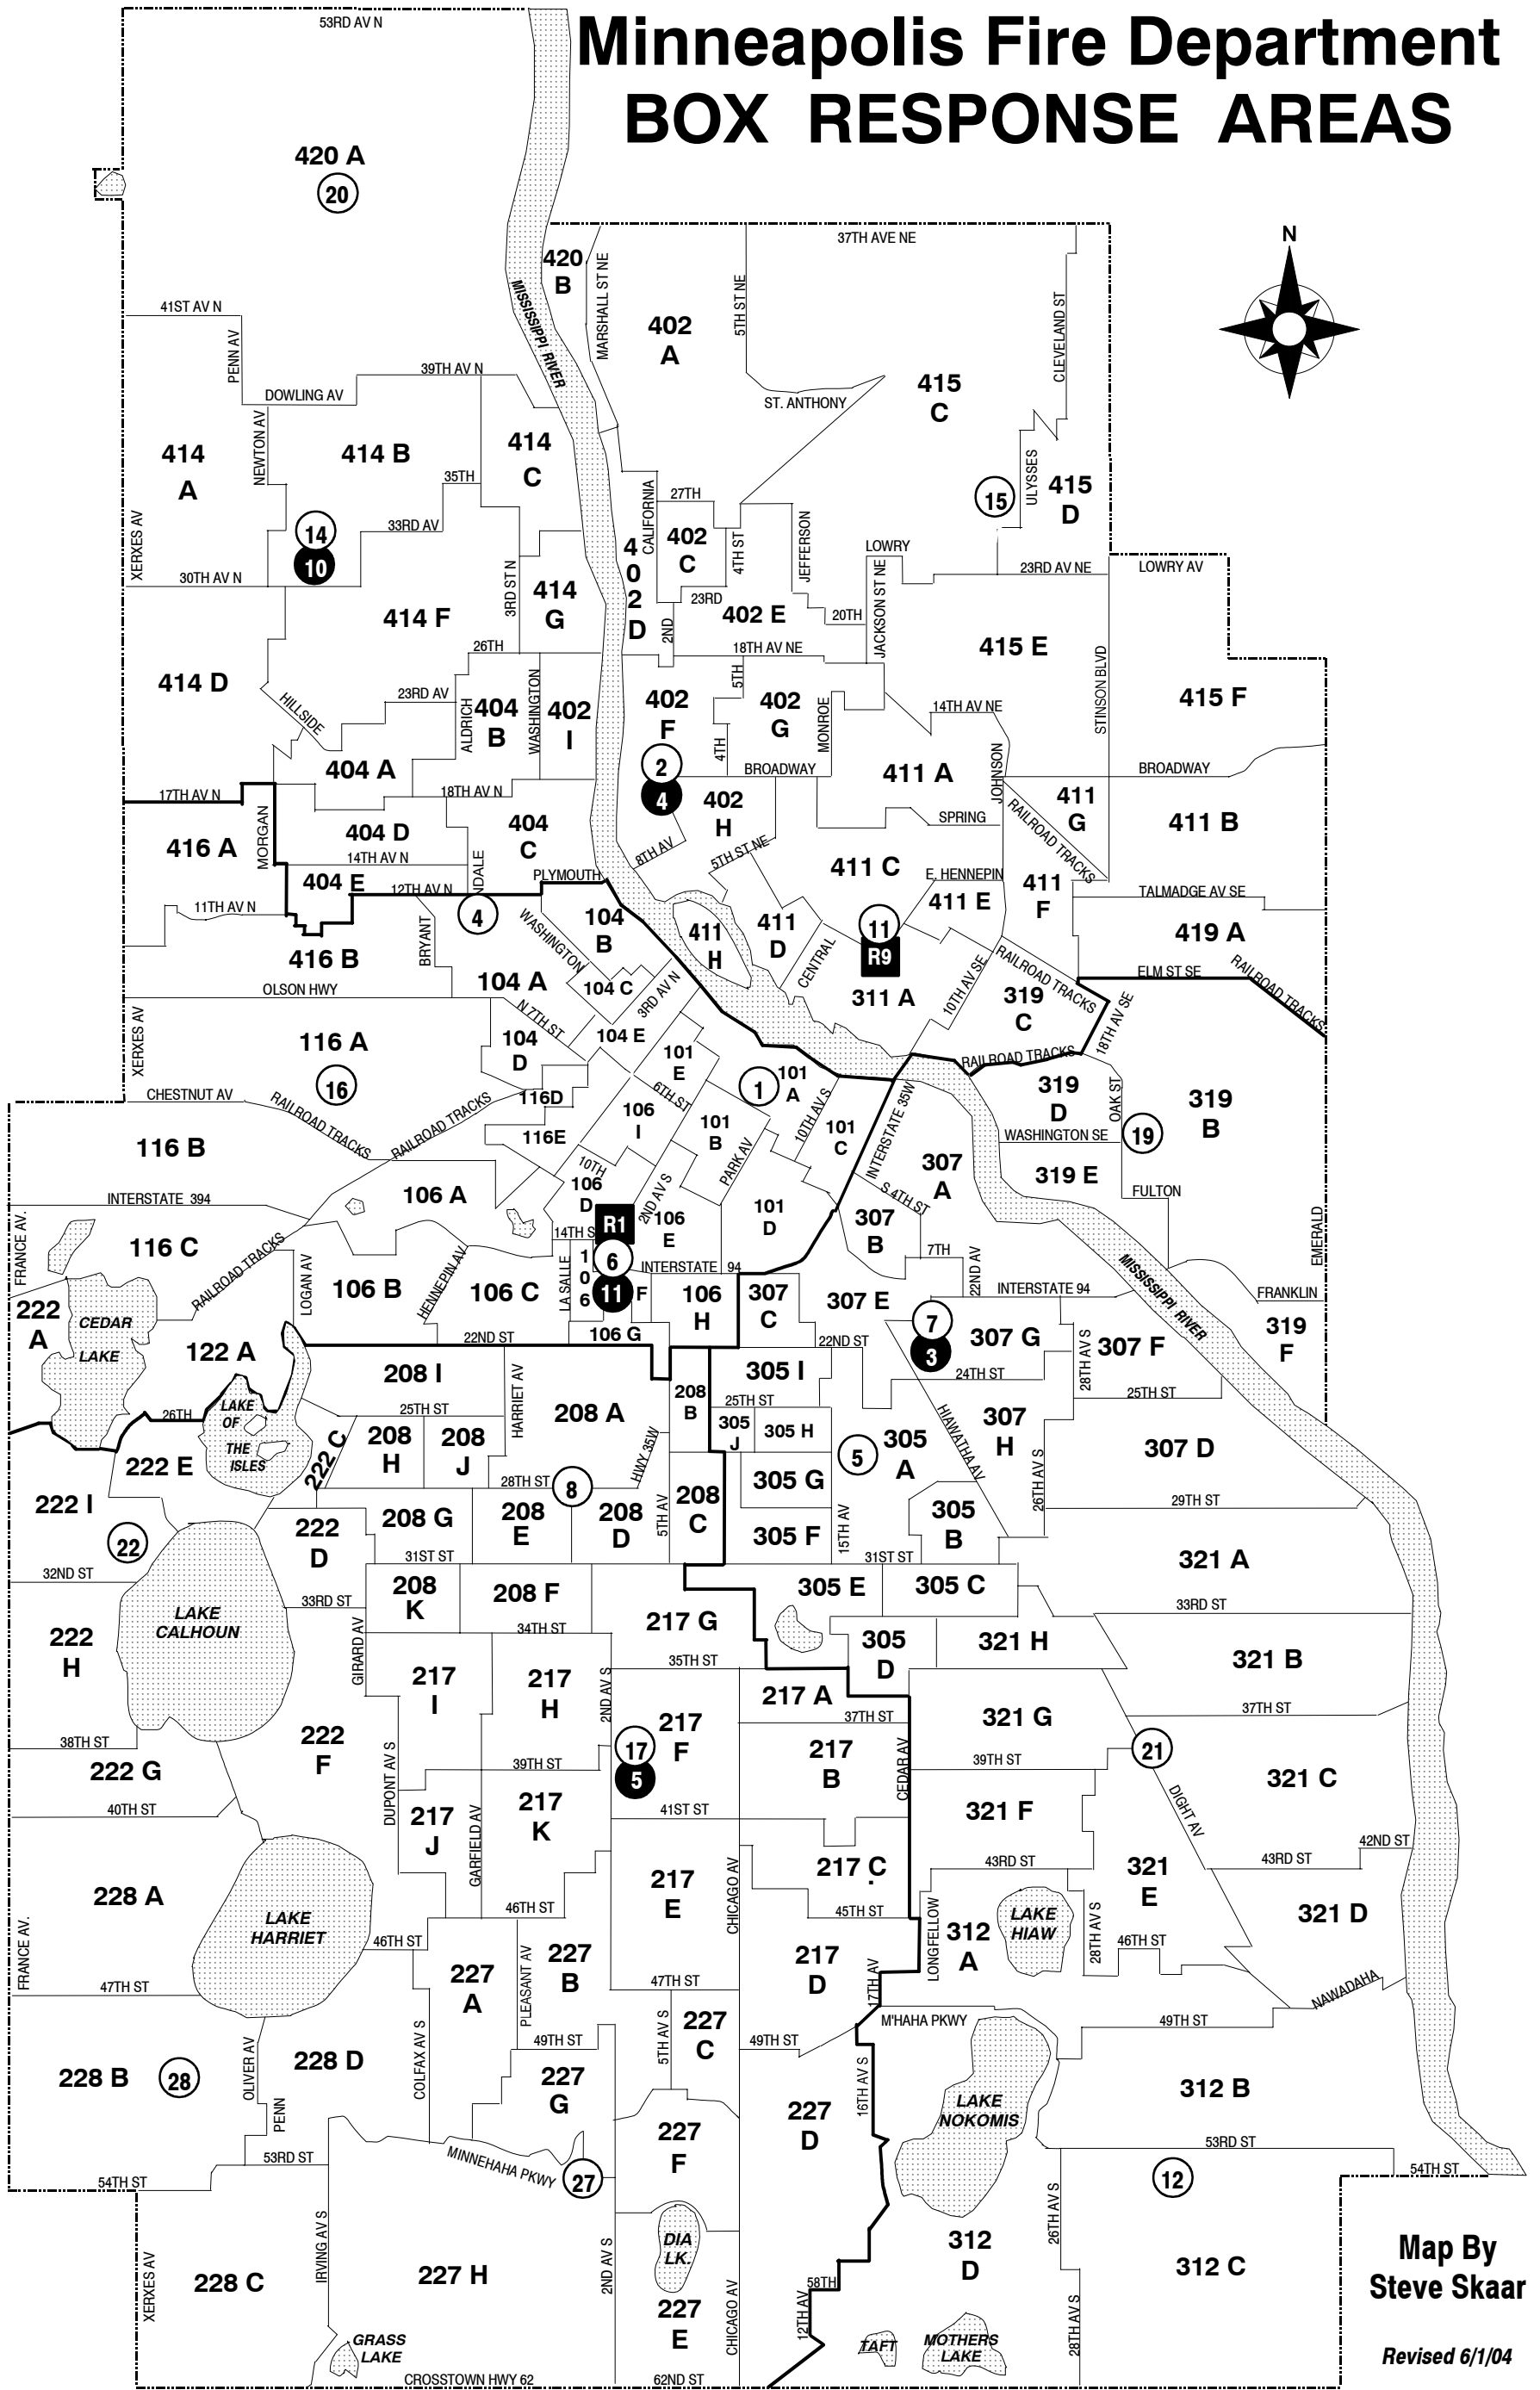

Minneapolis Fire Department BOX RESPONSE AREAS

Map By
Steve Skaar
Revised 6/1/04